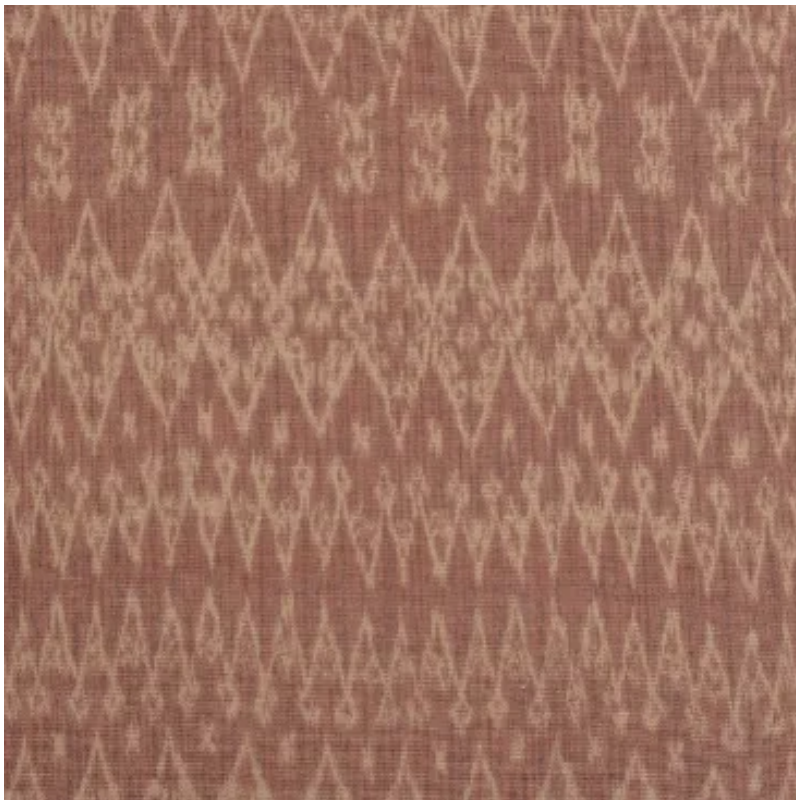

# SEAN LEFFERS

IBRIHIM

SL6-09

<b>Content</b>	100% Cotton
<b>Color</b>	Rose Water
<b>Usable Width</b>	134.5 cm / 52.95 in
<b>Vertical Repeat</b>	64 cm / 25.19 in
<b>Horizontal Repeat</b>	3.32 cm / 1.32 in
<b>Weight</b>	286 gsm / 10.09 oz
<b>Care Instructions</b>	Dry Clean Only
<b>Country Of Origin</b>	India
<b>Martindale</b>	30,000