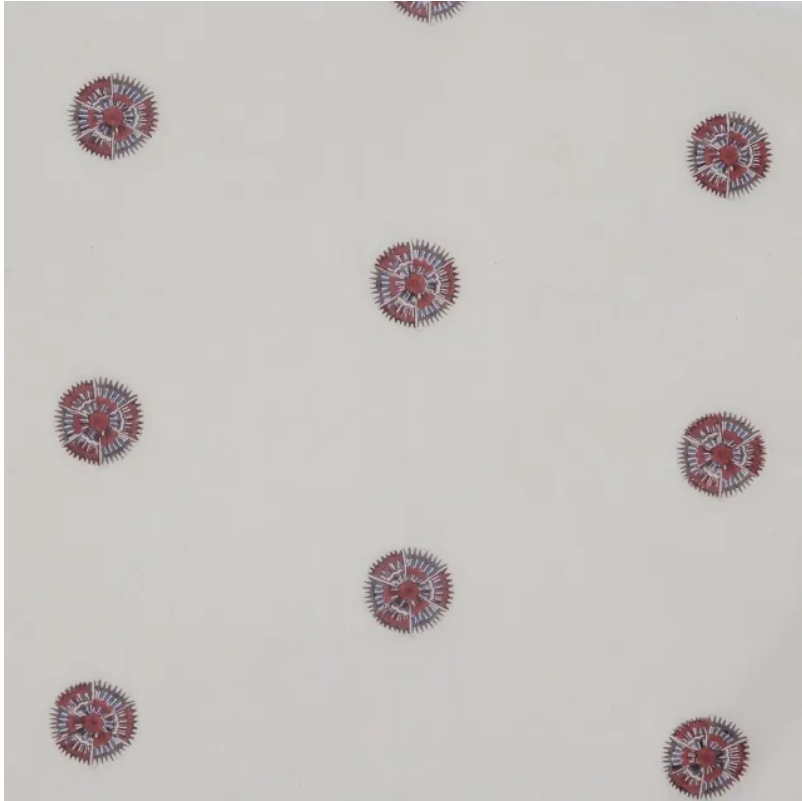

# SEAN LEFFERS

PHOOL CHAKRA

SL3-18

<b>Content</b>	100% Cotton
<b>Color</b>	Indigo & Madder
<b>Usable Width</b>	136.8 cm / 53.85 in
<b>Vertical Repeat</b>	17.1 cm / 6.73 in
<b>Horizontal Repeat</b>	34.2 cm / 13.46 in
<b>Weight</b>	60 gsm / 2.12 oz
<b>Care Instructions</b>	Dry Clean Only
<b>Country Of Origin</b>	India
<b>Martindale</b>	8,000