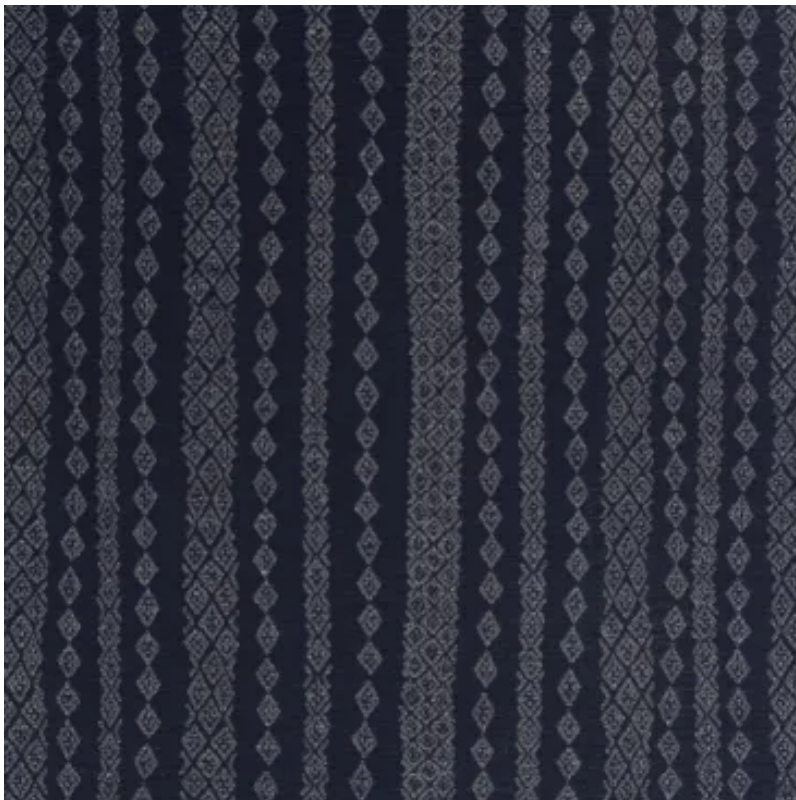

SEAN LEFFERS

SULUK

SL6-04

Content	64% Cotton + 36% Linen
Color	Midnight Indigo
Usable Width	135 cm / 53.14 in
Vertical Repeat	45 cm / 17.71 in
Horizontal Repeat	24.5 cm / 9.64 in
Weight	300 gsm / 10.58 oz
Care Instructions	Dry Clean Only
Country Of Origin	India
Martindale	22,000